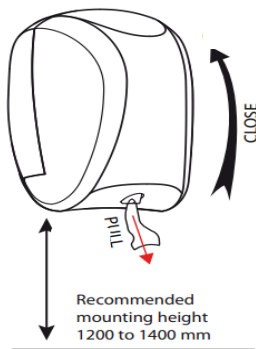

**PLUS  
WRKM01**  
Center feed paper dispenser  
(White)

<b>Dimensions</b>	Height	35.2 cm
	Width	24.0 cm
	Depth	24.3 cm

**Available colors**

White

**Product Card**

**Service type**

Rental

**Material**

50% Recycled ABS

**Refill**

PR70 centre feed paper towel 300m x 6, coreless

**Opening direction**

From top down

**Product Description**

Manual center-feed erogation with adjustable-funnel for perforated paper. Can contain a roll mm. 230(H) x 210 (Diam.) Perfect for hygienic and quick distribution. It is made of high quality recycled materials.