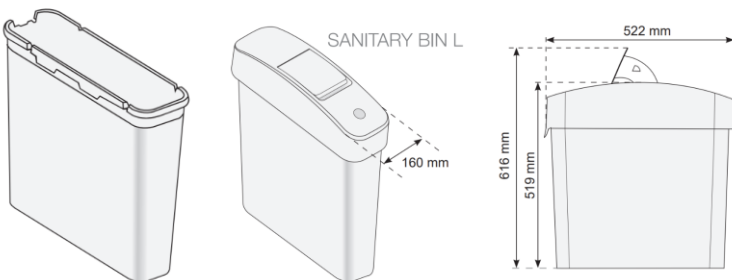

**PLUS**  
**WRBM30**  
Sanitary bin (Black)

Dimensions	Height	51.9 cm
	Width	16.0 cm
	Depth	52.2 cm

**Product Card**

**Service type**

Rental

**Material**

ABS plastic

**Parts, accessories & service equipment**

96pcs

**WRG006** Binliner 500x520

**ST68** Deodorising granules Femcare

**Available colors**

Whi  
te

Blac  
k

**Product Description**

Sanitary bin for safe and discrete disposal of sanitary products such as sanitary pads, tampons, panty liners etc. Manual flap opening. Sturdy and durable, volume 22 liters bin.