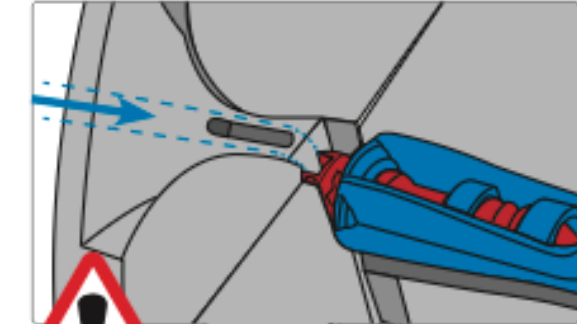

CORE TOILET PAPER DISPENSER INDSTURCTIONS

1 x

right side wall -
blue pin

left side wall -
red pin

2 x

**do not
open rolls**

LED lights

green	= ok	
green + red	= refill 1x	 (10.) /
	change	 (12.)
red	= refill 2x	 (10.) /
	change	 (12.)
... + blue	=	 
no signal	= change	 (12.)

For Smart washroom customers the dispenser sends a notification when the toilet roll is running out.

Smart washroom asiakkaille annostelija lähettää ilmoituksen kun rulla on loppumassa.

More product formation from Lindström product document library: