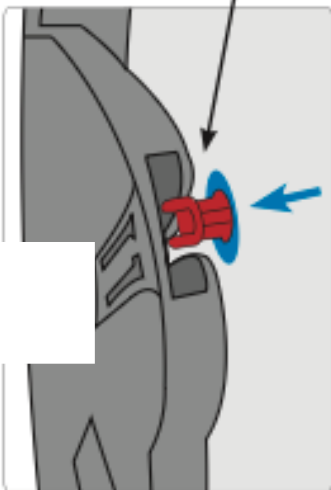

CORE TOILET PAPER DISPENSER INDSTURCTIONS

1 x

right side wall -
blue pin

left side wall -
red pin

2 x

**do not
open rolls**

LED lights

green	= ok	
green + red	= refill 1x	 (10.) /
	change	 (12.)
red	= refill 2x	 (10.) /
	change	 (12.)
... + blue	=	 
no signal	= change	 (12.)

For Smart washroom customers the dispenser sends a notification when the toilet roll is running out.

Smart washroom asiakkaille annostelija lähettää ilmoituksen kun rulla on loppumassa.

More product formation from Lindström product document library: