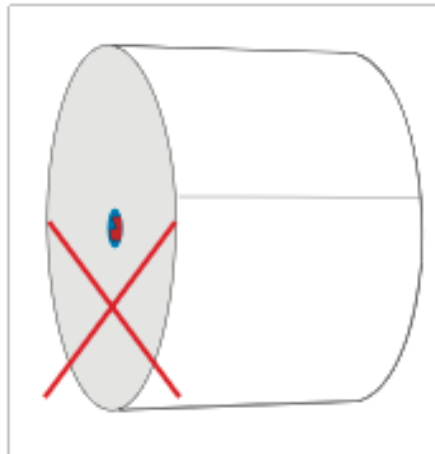

CORE TOILET PAPER DISPENSER INDSTURCTIONS

1 x

right side wall -
blue pin

left side wall -
red pin

2 x

**do not
open rolls**

LED lights

green	= ok	
green + red	= refill 1x	 (10.) /
	change	 (12.)
red	= refill 2x	 (10.) /
	change	 (12.)
... + blue	=	 
no signal	= change	 (12.)

For Smart washroom customers the dispenser sends a notification when the toilet roll is running out.

Smart washroom asiakkaille annostelija lähettää ilmoituksen kun rulla on loppumassa.

More product formation from Lindström product document library: