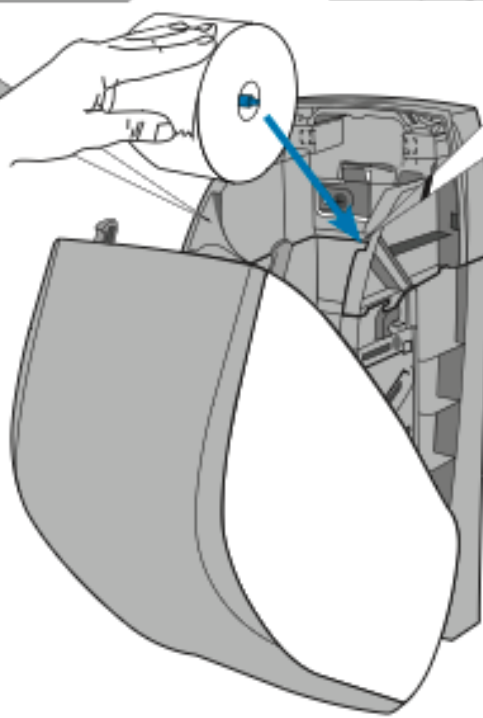

CORE TOILET PAPER DISPENSER INDSTURCTIONS

1 x

right side wall -
blue pin

left side wall -
red pin

2 x

**do not
open rolls**

LED lights

green	= ok	
green + red	= refill 1x	 (10.) /
	change	 (12.)
red	= refill 2x	 (10.) /
	change	 (12.)
... + blue	=	 
no signal	= change	 (12.)

For Smart washroom customers the dispenser sends a notification when the toilet roll is running out.

Smart washroom asiakkaille annostelija lähettää ilmoituksen kun rulla on loppumassa.

More product formation from Lindström product document library: