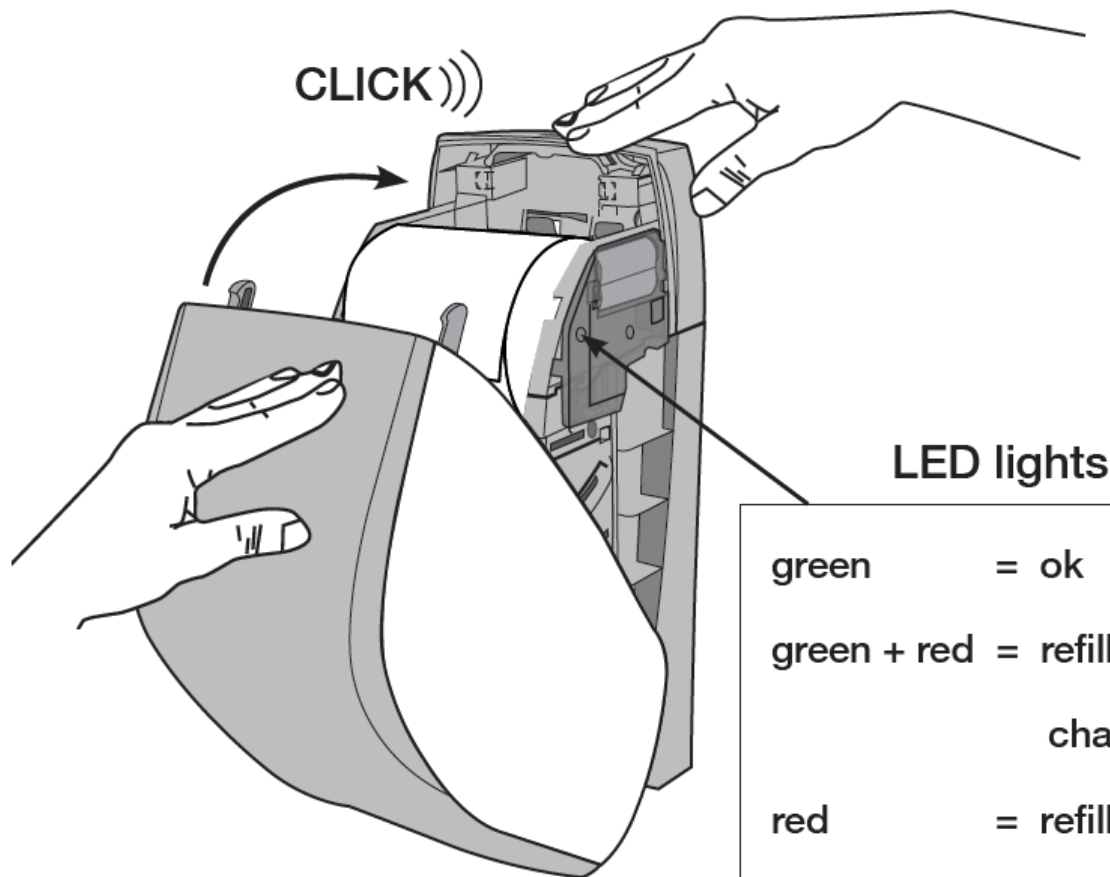

CORE TOILET PAPER DISPENSER INDSTURCTIONS

1 x

right side wall -
blue pin

left side wall -
red pin

2 x

**do not
open rolls**

LED lights

green	= ok	
green + red	= refill 1x	 (10.) /
	change	 (12.)
red	= refill 2x	 (10.) /
	change	 (12.)
... + blue	=	 
no signal	= change	 (12.)

For Smart washroom customers the dispenser sends a notification when the toilet roll is running out.

Smart washroom asiakkaille annostelija lähettää ilmoituksen kun rulla on loppumassa.

More product formation from Lindström product document library: