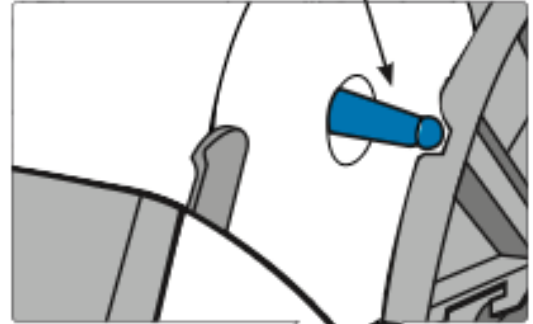

CORE TOILET PAPER DISPENSER INDSTURCTIONS

1 x

right side wall -
blue pin

left side wall -
red pin

2 x

**do not
open rolls**

LED lights

green	= ok	
green + red	= refill 1x	 (10.) /
	change	 (12.)
red	= refill 2x	 (10.) /
	change	 (12.)
... + blue	=	 
no signal	= change	 (12.)

For Smart washroom customers the dispenser sends a notification when the toilet roll is running out.

Smart washroom asiakkaille annostelija lähettää ilmoituksen kun rulla on loppumassa.

More product formation from Lindström product document library: