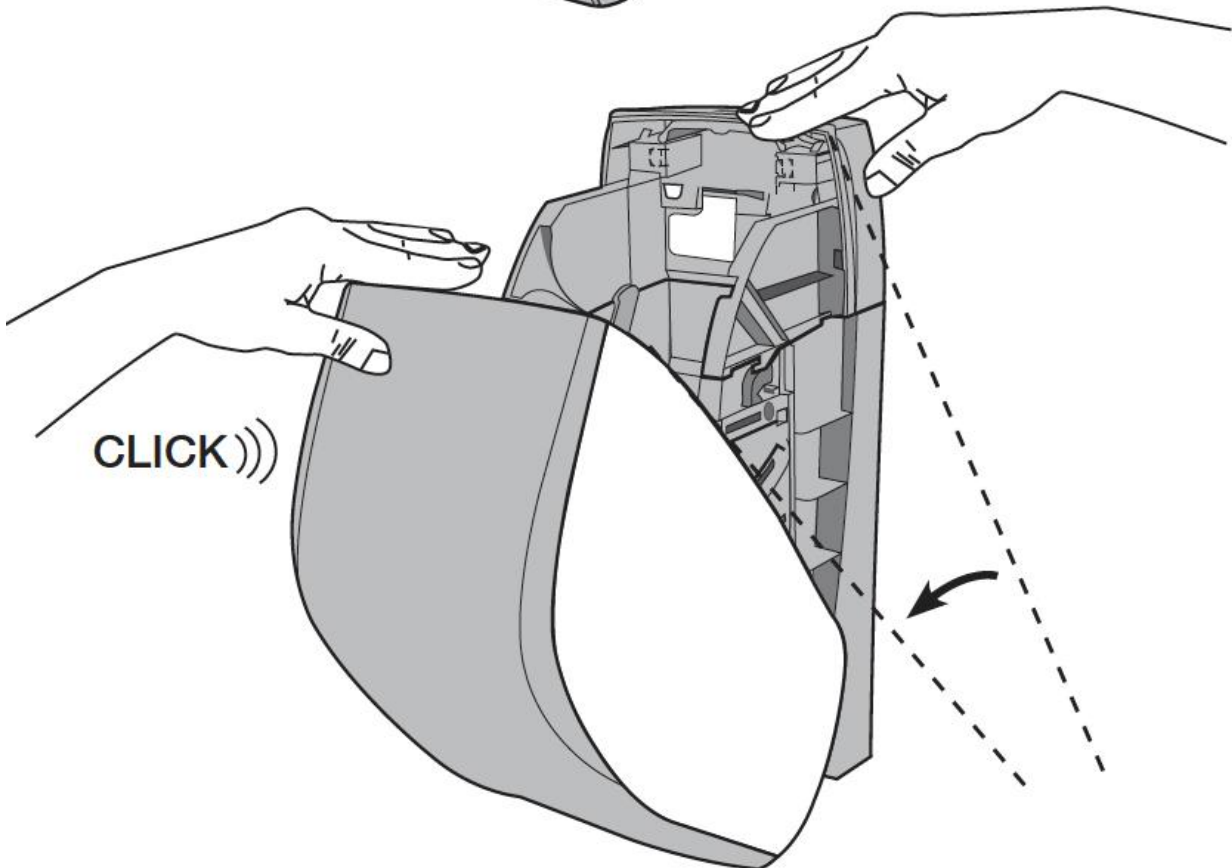

CORE TOILET PAPER DISPENSER INDSTURCTIONS

1 x

right side wall -
blue pin

left side wall -
red pin

2 x

**do not
open rolls**

LED lights

green	= ok	
green + red	= refill 1x	 (10.) /
	change	 (12.)
red	= refill 2x	 (10.) /
	change	 (12.)
... + blue	=	 
no signal	= change	 (12.)

For Smart washroom customers the dispenser sends a notification when the toilet roll is running out.

Smart washroom asiakkaille annostelija lähettää ilmoituksen kun rulla on loppumassa.

More product formation from Lindström product document library: