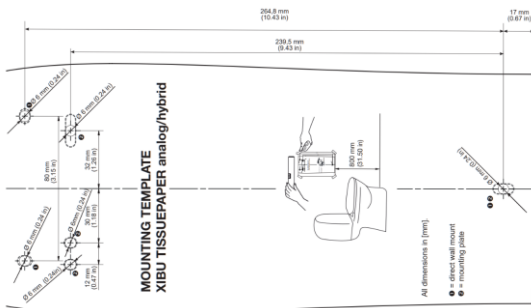

**CORE**  
**WRTS01** (White)  
**WRTS30** (Black)  
Toilet paper dispenser

<b>Dimensions</b>	Height	32.6 cm
	Width	16.3 cm
	Depth	17.5 cm

**Available colors**

Whi  
te

Blac  
k

UNI  
Q

**Product Card**

<b>Service type</b>	Rental
<b>Material</b>	ABS plastic
<b>Refill</b>	<b>WRTR02</b> Toilet paper W2 42 rolls <b>WRTR03</b> Toilet paper V3 42 rolls
<b>Accessories</b>	<b>WRE001</b> energyBOX S
<b>Opening direction</b>	From the top down

**Product Description**

Toilet paper dispenser with automatic roll release after first roll is empty, with unroll brake, lockable, core catch mechanism and digital fill level check.

**Sales unit**

1 pcs

**Country of Origin**